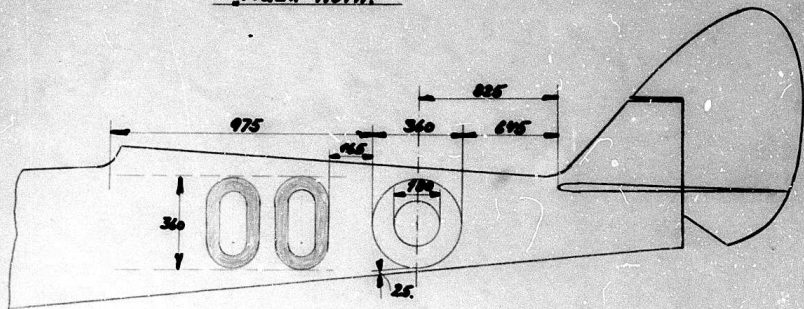

TIGER MOTH.

DRAGON

LETTERS & FIGURES
TO BE PAINTED BLACK.

CENTER TO BE PAINTED WHITE.
RING TO BE PAINTED RED.

DRAGON
OVERPLAN & UNDERPLAN.

TO BE PAINTED ON UPPER SIDE OF TOP WINGS,
AND ON UNDER SIDE OF BOTTOM WINGS.

3													
2													
1													
DEL. NO.	STK.	BETEGNELSE	DEL. NO.	SPES.	REVISIONER	MATERIALE		BEMÆKN.					
						MALESTOR	VÆGT	NORMALTOLERANCE	FINDET PÅ SKITTELISTE	TEKH. $5\frac{1}{2}$ - 87	MALE. C/S.		
										100. 1080-2 D-20102			
HÆRENS FLYVERTROPPER				KENDINGSMERKER FOR TIGER MOTH & DRAGON									