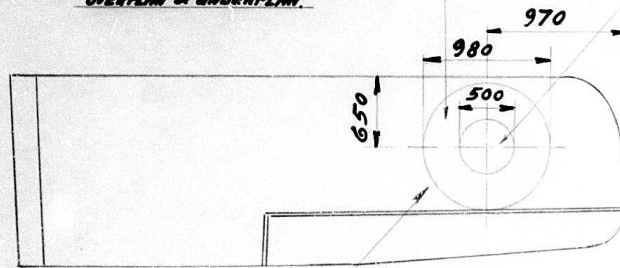

TIGER MOTH.

DRAGON

LETTERS & FIGURES
TO BE PAINTED BLACK.

CENTER TO BE PAINTED WHITE.
RING TO BE PAINTED RED.

DRAGON
OVERPLAN & UNDERPLAN.

TO BE PAINTED ON UPPER SIDE OF TOP WINGS,
AND ON UNDER SIDE OF BOTTOM WINGS.

3													
2													
1													
DEL. NO.	STK.	BETEGNELSE	DEL. NO.	SPES.	REVISIONER	MATERIALE		BEMÆKN.					
						MALESTOR	VÆGT	NORMALTOLERANCE	FINDET PÅ SKITTELISTE	TEKH. $5\frac{1}{2}$ - 87	MALE. C/S.		
										100. 1080-2 D-20102			
HÆRENS FLYVERTROPPER				KENDINGSMERKER FOR TIGER MOTH & DRAGON									