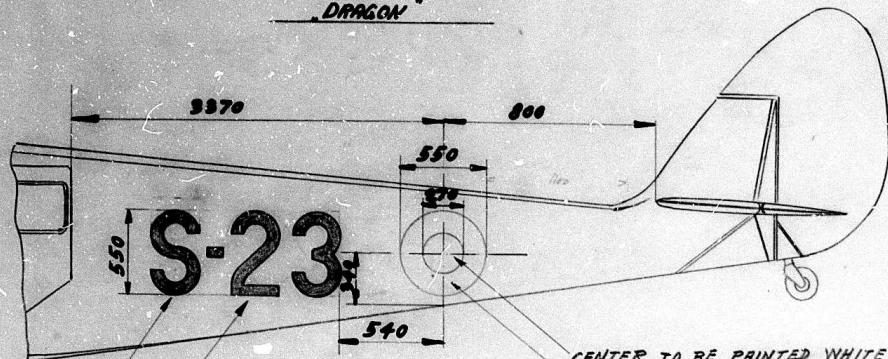

TIGER MOTH.

DRAGON

LETTERS & FIGURES
TO BE PAINTED BLACK.

CENTER TO BE PAINTED WHITE.
RING TO BE PAINTED RED.

DRAGON
OVERPLAN & UNDERPLAN.

TO BE PAINTED ON UPPER SIDE OF TOP WINGS,
AND ON UNDER SIDE OF BOTTOM WINGS.

3													
2													
1													
DEL. NO.	STK.	BETEGNELSE	DEL. NO.	SPES.	REVISIONER	MATERIALE		BEMÆKN.					
						MALESTOR	VÆGT	NORMALTOLERANCE	FINDET PÅ SKITTELISTE	TEKH. $5\frac{1}{2}$ - 87	MALE. C/S.		
										100. 1080-2 D-20102			
HÆRENS FLYVERTROPPER				KENDINGSMERKER FOR TIGER MOTH & DRAGON									